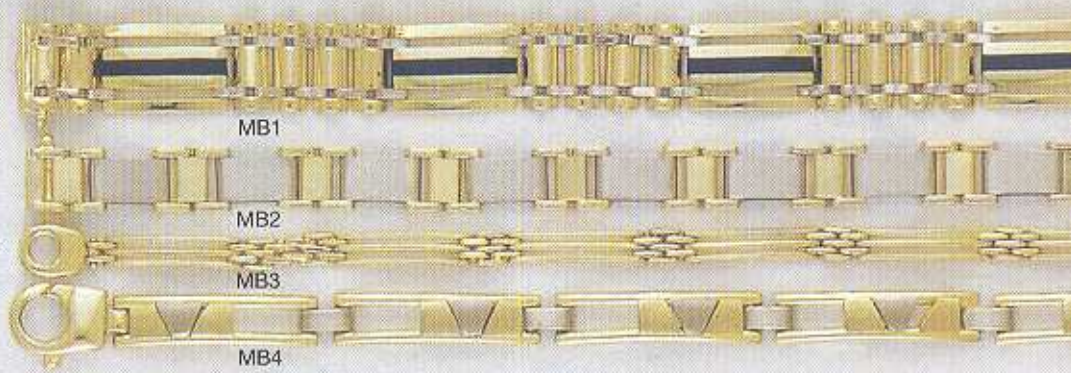

ETERNITY COLLECTION - M

Eternity Collection - 2M

JBP (Jewelry by Poncé)

(800) 969-7464 • www.jewelrybyponce.com
 668 N. Coast Hwy #331 • Laguna Beach, CA 92651

ETERNITY COLLECTION - W

JEWELRY BY PONCE

MAILING-668 N. COAST HIGHWAY, SUITE 331
 STORE - 1417 SOUTH COAST HIGHWAY
 LAGUNA BEACH, CA 92651 • (949) 497-4154
www.jewelrybyponce.com

Eternity Collection - 2W

JBD (Jewelry by Poncé)

2W-1

2W-12A

2W-19

2W-27

2W-36

2W-46